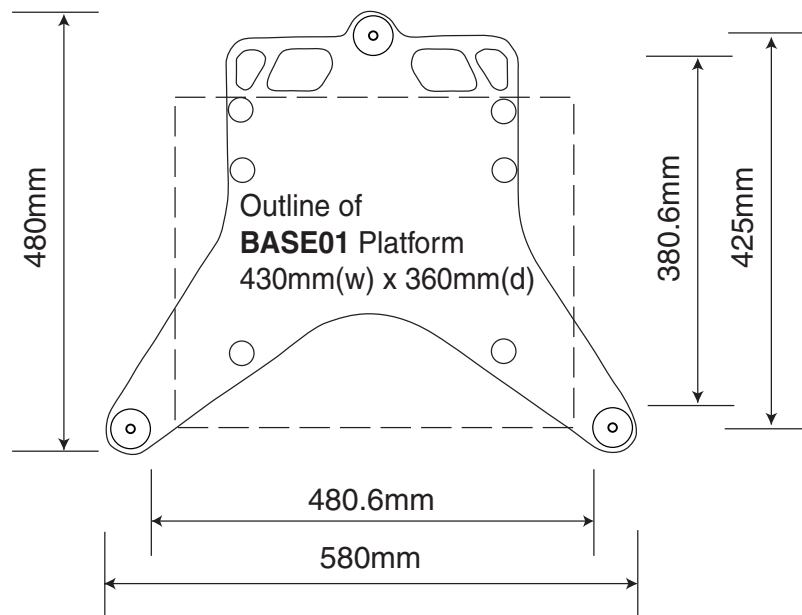

Standard Base Dimensions

Standard Shelf Frame

25mm thick with
44.4mm diameter tubes

Starter Pack

Shelf Pack